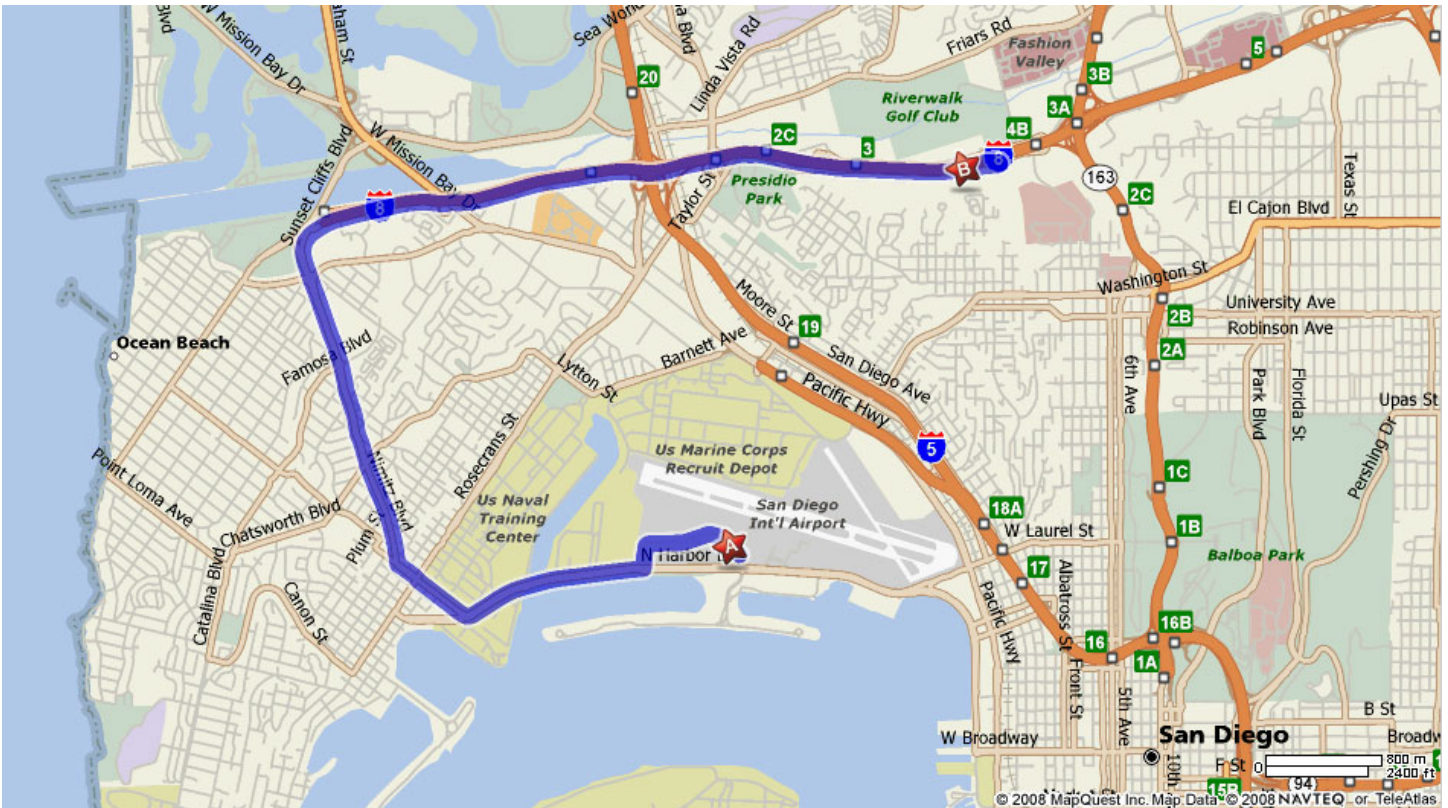

**Directions from The San Diego International Airport
To The Kings Inn**

1. Start out going WEST toward N HARBOR DR..... 0.7 mi
2. Turn RIGHT onto N HARBOR DR..... 1.0 mi
3. Turn SLIGHT RIGHT onto NIMITZ BLVD..... 0.5 mi
4. Turn RIGHT to stay on NIMITZ BLVD. 1.8 mi
5. Merge onto I-8 E toward I-5 S. 3.8 mi
6. Take the HOTEL CIRCLE exit, EXIT 4A..... 0.1 mi
7. Turn RIGHT onto HOTEL CIR S..... 0.2 mi
8. End at 1333 Hotel Cir S San Diego, CA 92108

Estimated Time: 13 minutes Estimated Distance: 8.02 miles

Map courtesy of Mapquest